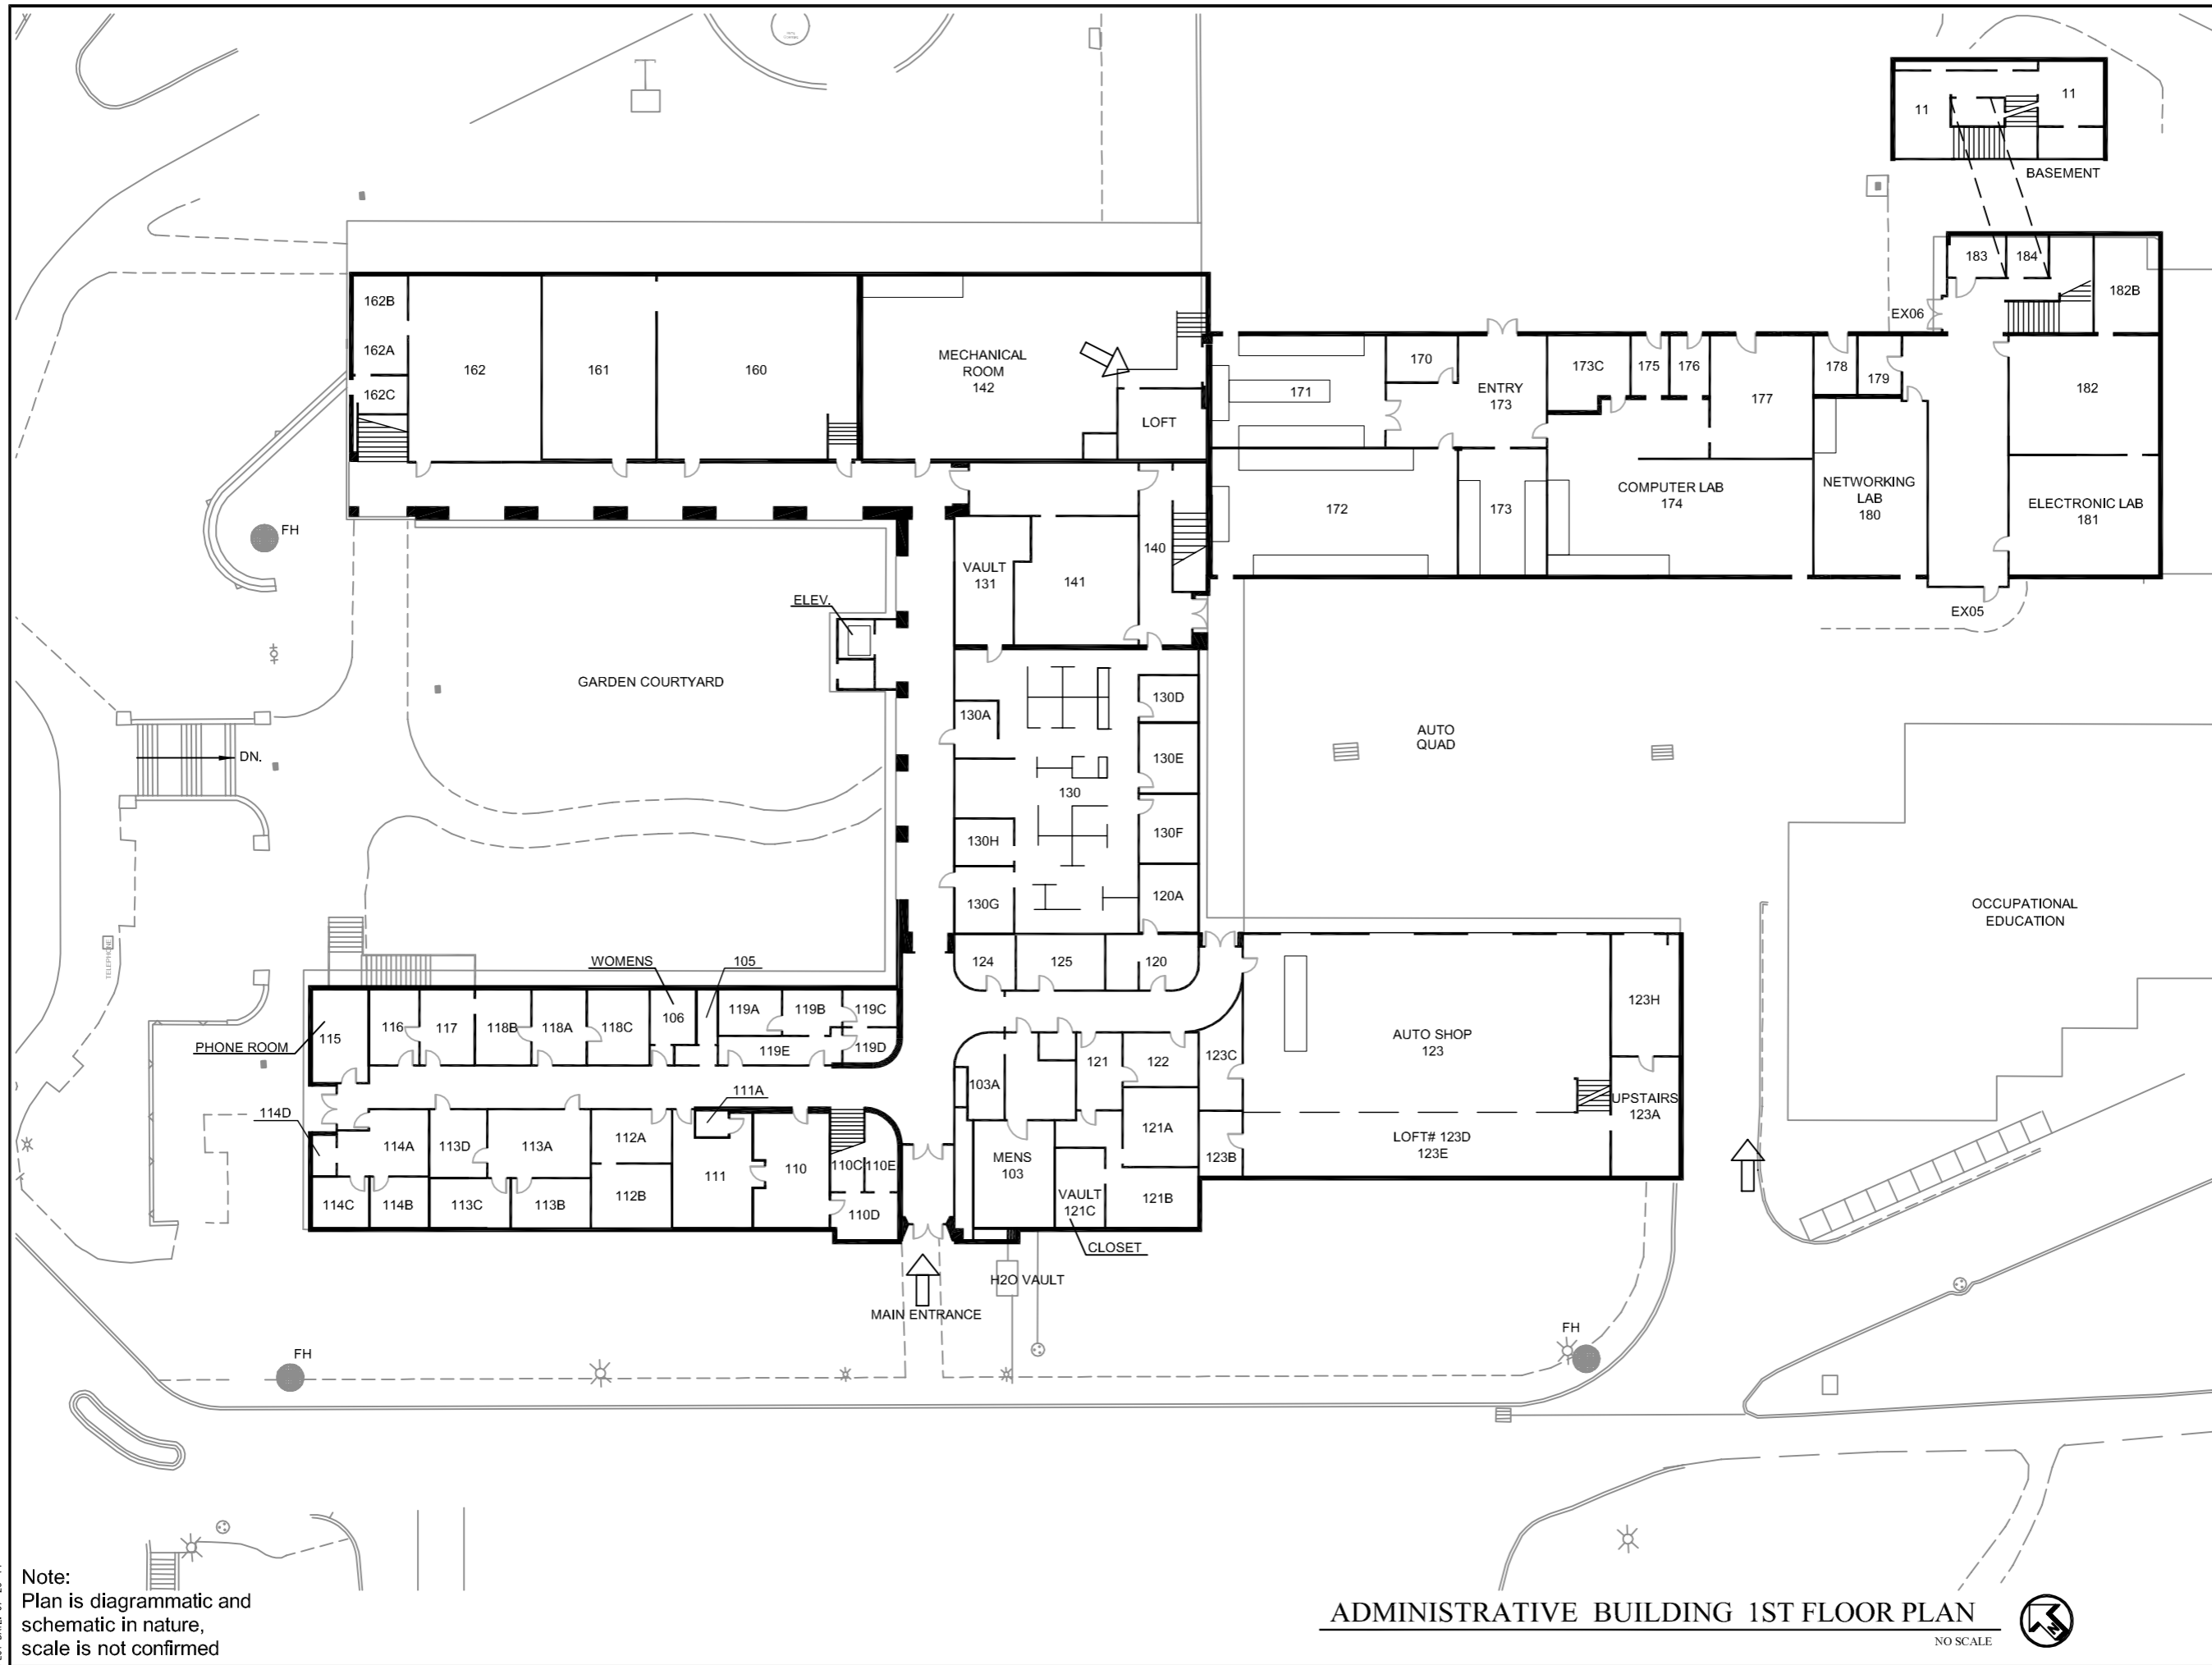

DATE: 07.01.2014

LAST REVISED DATE:

SBCC Drawing Name:
ADM-01.dwg

ADM-01

SHEET 3 OF 48

Note:
Plan is diagrammatic and
schematic in nature,
scale is not confirmed

ADMINISTRATIVE BUILDING 1ST FLOOR PLAN
NO SCALE

Note:
Plan is diagrammatic and
schematic in nature,
scale is not confirmed

ADMINISTRATIVE BUILDING 2ND FLOOR PLAN

NO SCALE

PROJECT NAME:

BUILDING FLOOR PLANS

SHEET CONTENTS:

ADMINISTRATIVE
BUILDING
2ND FLOOR PLAN
(EAST CAMPUS)